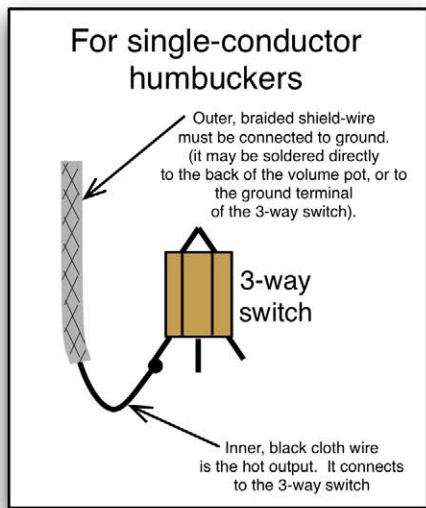

2 Humbuckers, 1 Volume, 1 Tone, 3 Way Switch, 1 Push/Pull

Sleeve (ground). This is the inner, circular portion of the jack

Tip (hot output)
OUTPUT JACK

Solder = location for ground (earth) connections.

Seymour Duncan®