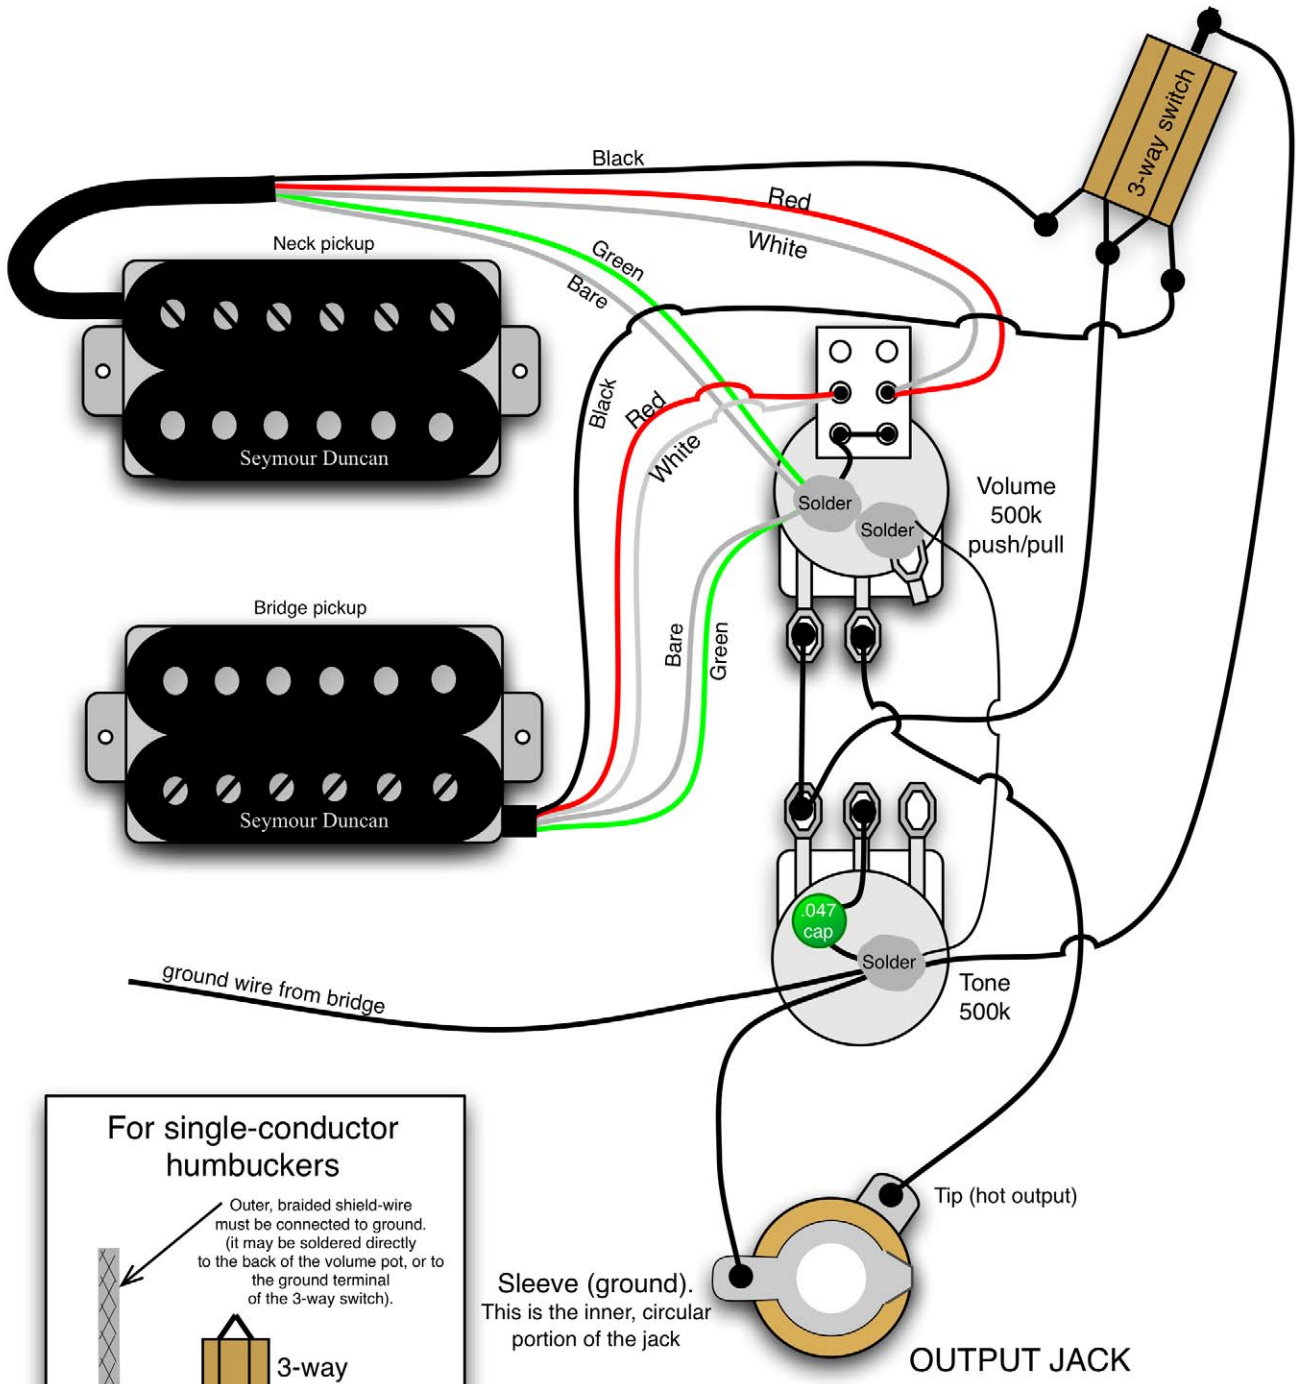

2 Humbuckers, 1 Volume, 1 Tone, 3 Way Switch, 1 Push/Pull

Sleeve (ground). This is the inner, circular portion of the jack

Tip (hot output)
OUTPUT JACK

Solder = location for ground (earth) connections.

Seymour Duncan®